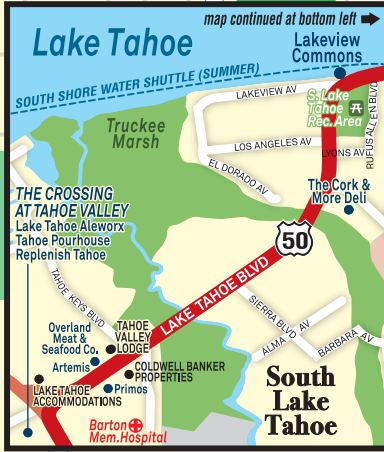

Lake Tahoe

- Point of Interest
 - Lodging
 - Golf Course
 - Park
 - Casino
 - School
 - Airport
 - Skiing
 - Camping
 - BlueGO Transit Center
- MAP NOT TO SCALE

LODGING

- 1 Alder Inn
- 2 Black Bear Lodge
- 3 Heavenly Valley Lodge
- 4 Hotel Azure Tahoe
- 5 Lakeland Village Resort
- 6 Postmarc
- 7 Tahoe Beach And Ski Club
- 8 The Beach Retreat & Lodge

Tahoe South California

map continued (see inset map at right)

map continued at bottom left